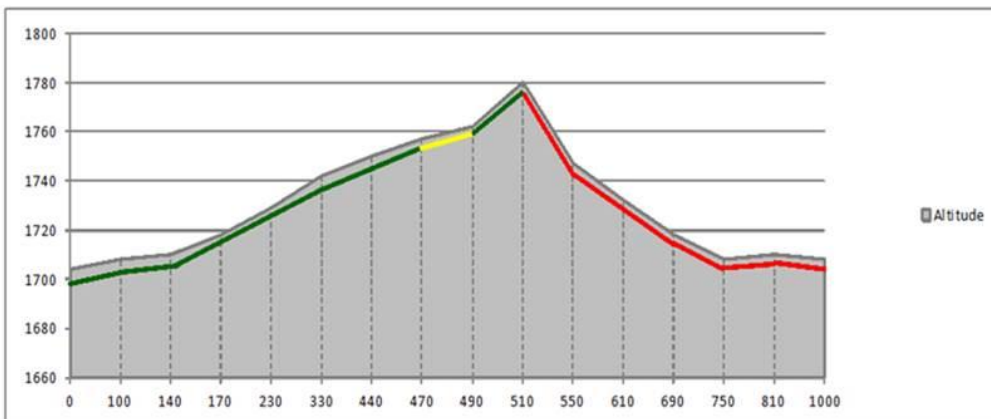

Sprint - Race

+80m

-80m

Start/Finish Area – Sprint Race – 20.02.2021

BIATHLON CENTRE | 2nd floor

BIATHLON CENTRE | 1st floor

BIATHLON CENTRE | basement