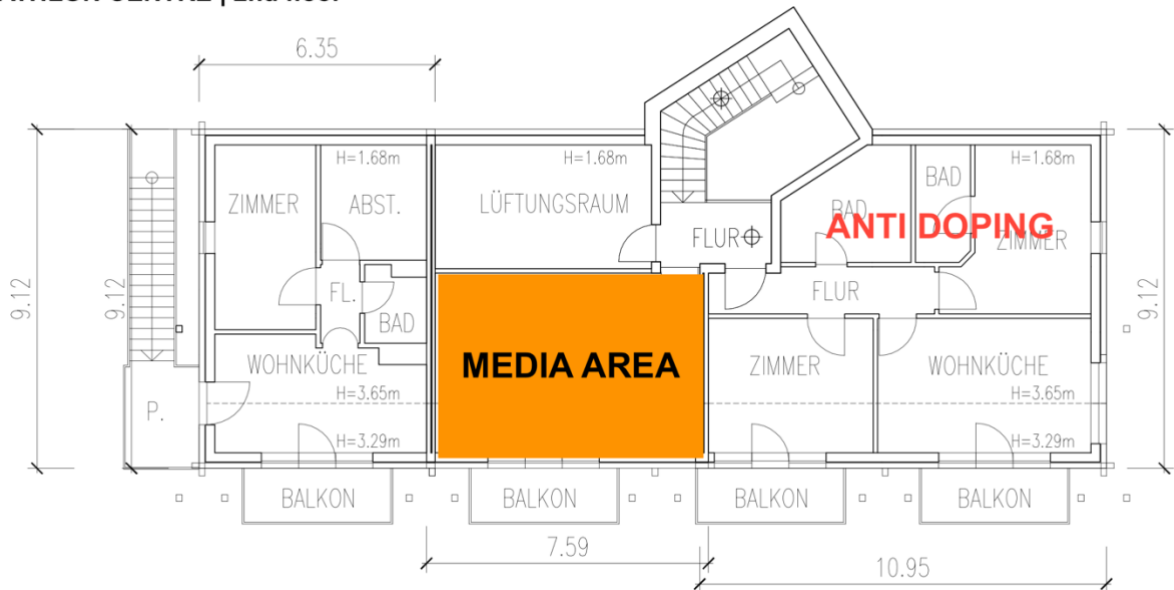

Sprint - Race

+80m

-80m

Start/Finish Area – Sprint Race – 20.02.2021

BIATHLON CENTRE | 2nd floor

BIATHLON CENTRE | 1st floor

BIATHLON CENTRE | basement