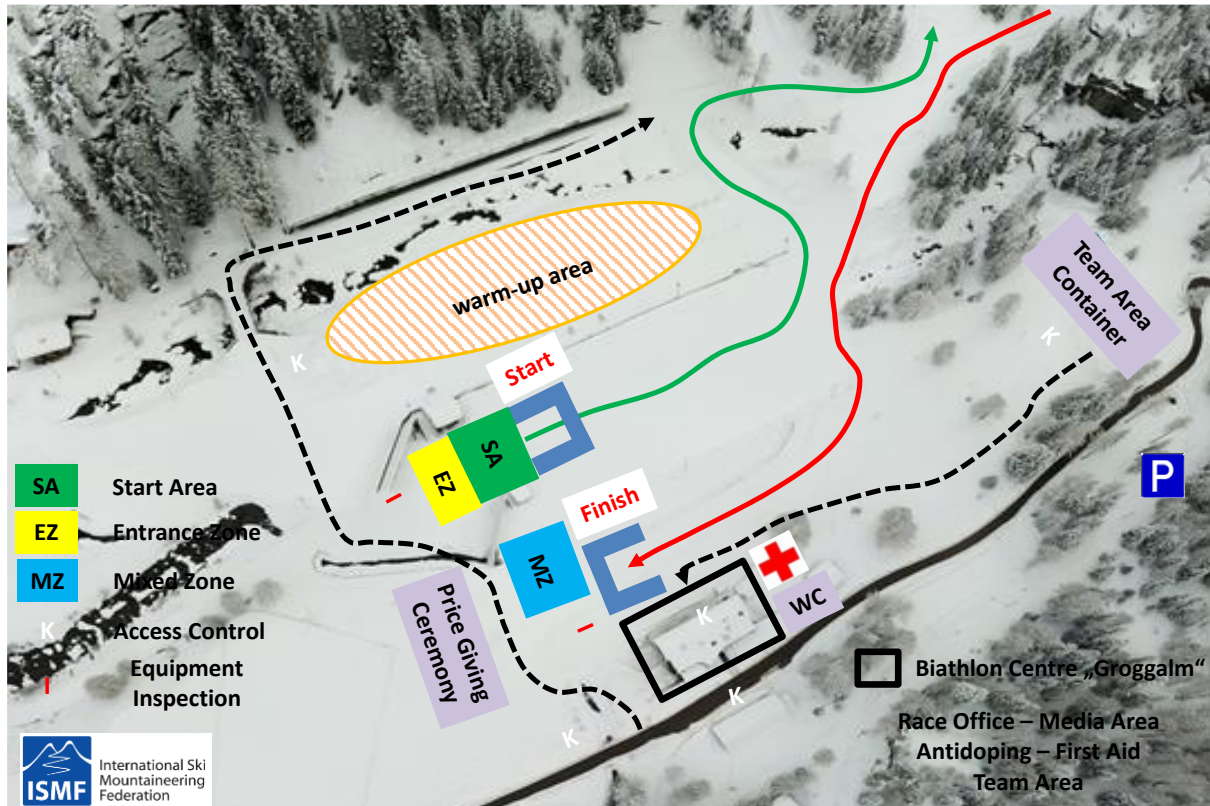

Sprint - Race

+80m

-80m

Start/Finish Area – Sprint Race – 20.02.2021

BIATHLON CENTRE | 2nd floor

BIATHLON CENTRE | 1st floor

BIATHLON CENTRE | basement