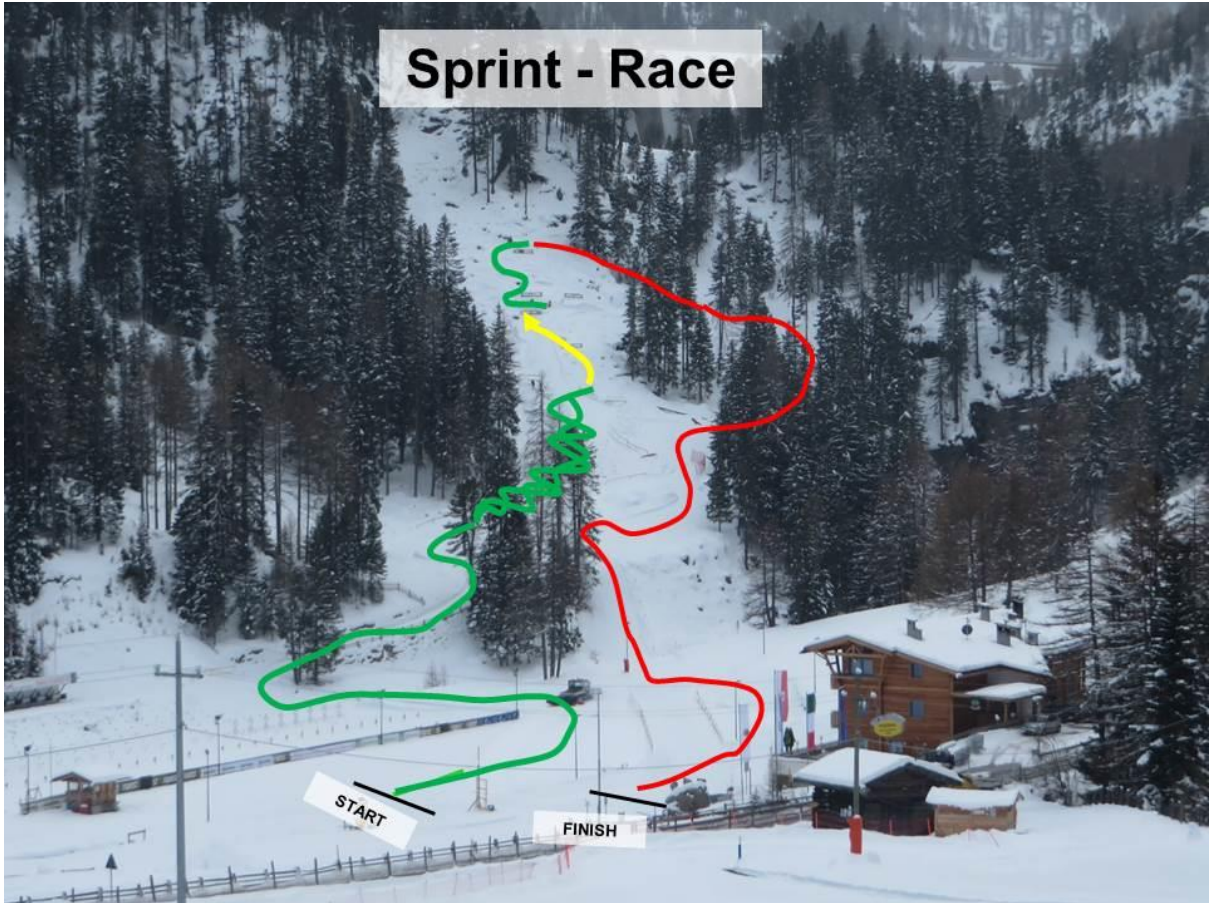

Sprint - Race

+80m

-80m

Start/Finish Area – Sprint Race – 20.02.2021

BIATHLON CENTRE | 2nd floor

BIATHLON CENTRE | 1st floor

BIATHLON CENTRE | basement