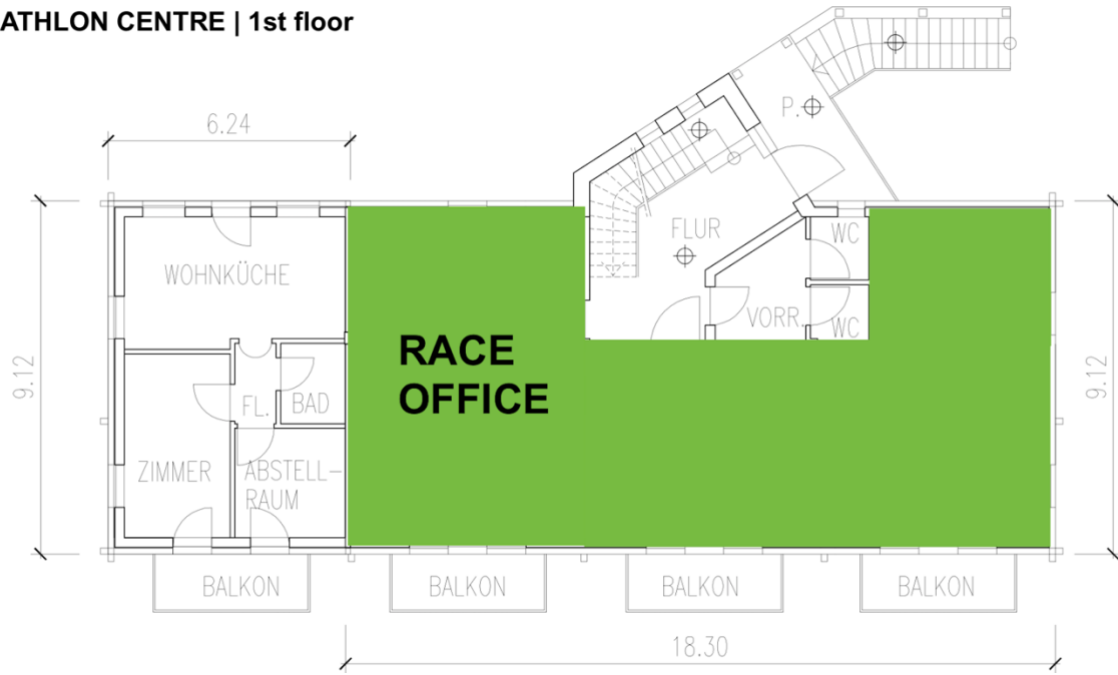

Sprint - Race

+80m

-80m

Start/Finish Area – Sprint Race – 20.02.2021

BIATHLON CENTRE | 2nd floor

BIATHLON CENTRE | 1st floor

BIATHLON CENTRE | basement