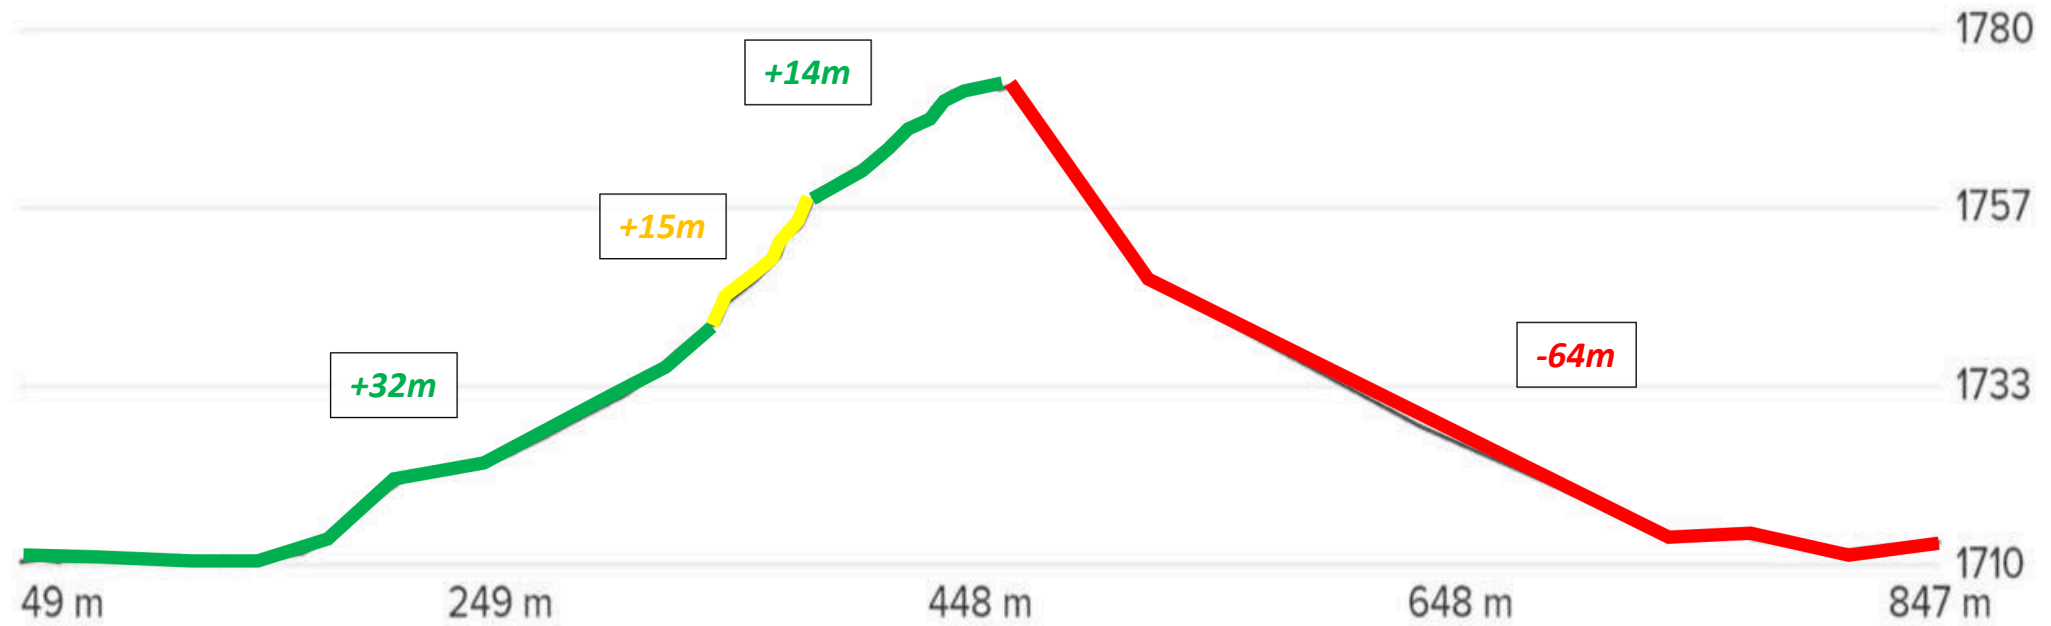

Sprint Race

Map and track.

Sprint Race

Height profil

Start/Finish Area – Sprint Race – 22.03.2026

Coaching
Zone