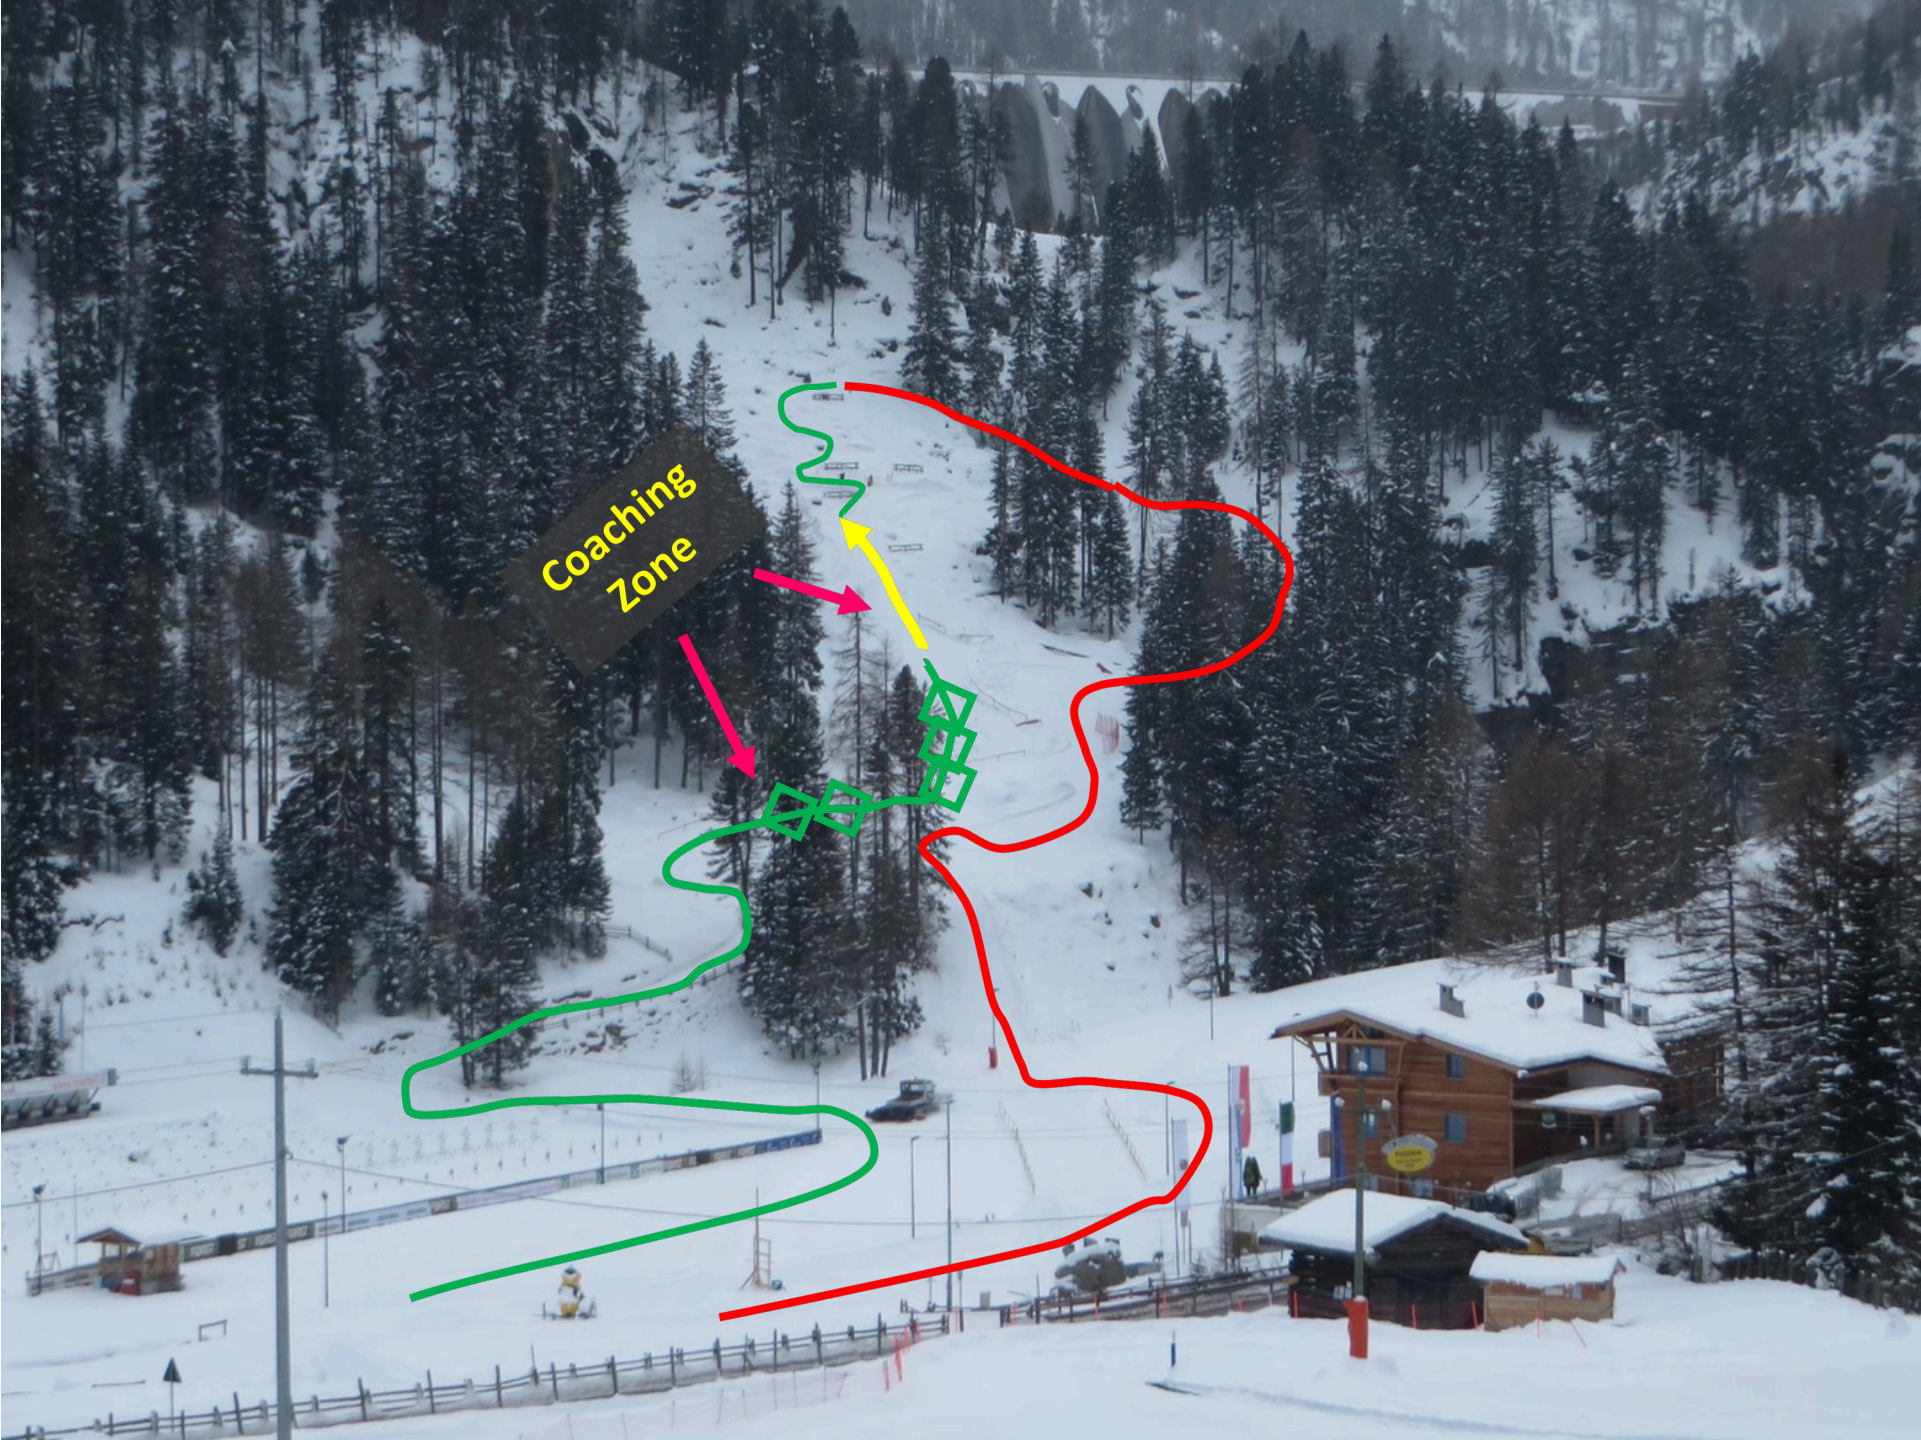

Sprint Race

Map and track.

Sprint Race

Height profil

Start/Finish Area – Sprint Race – 22.03.2026

Coaching
Zone