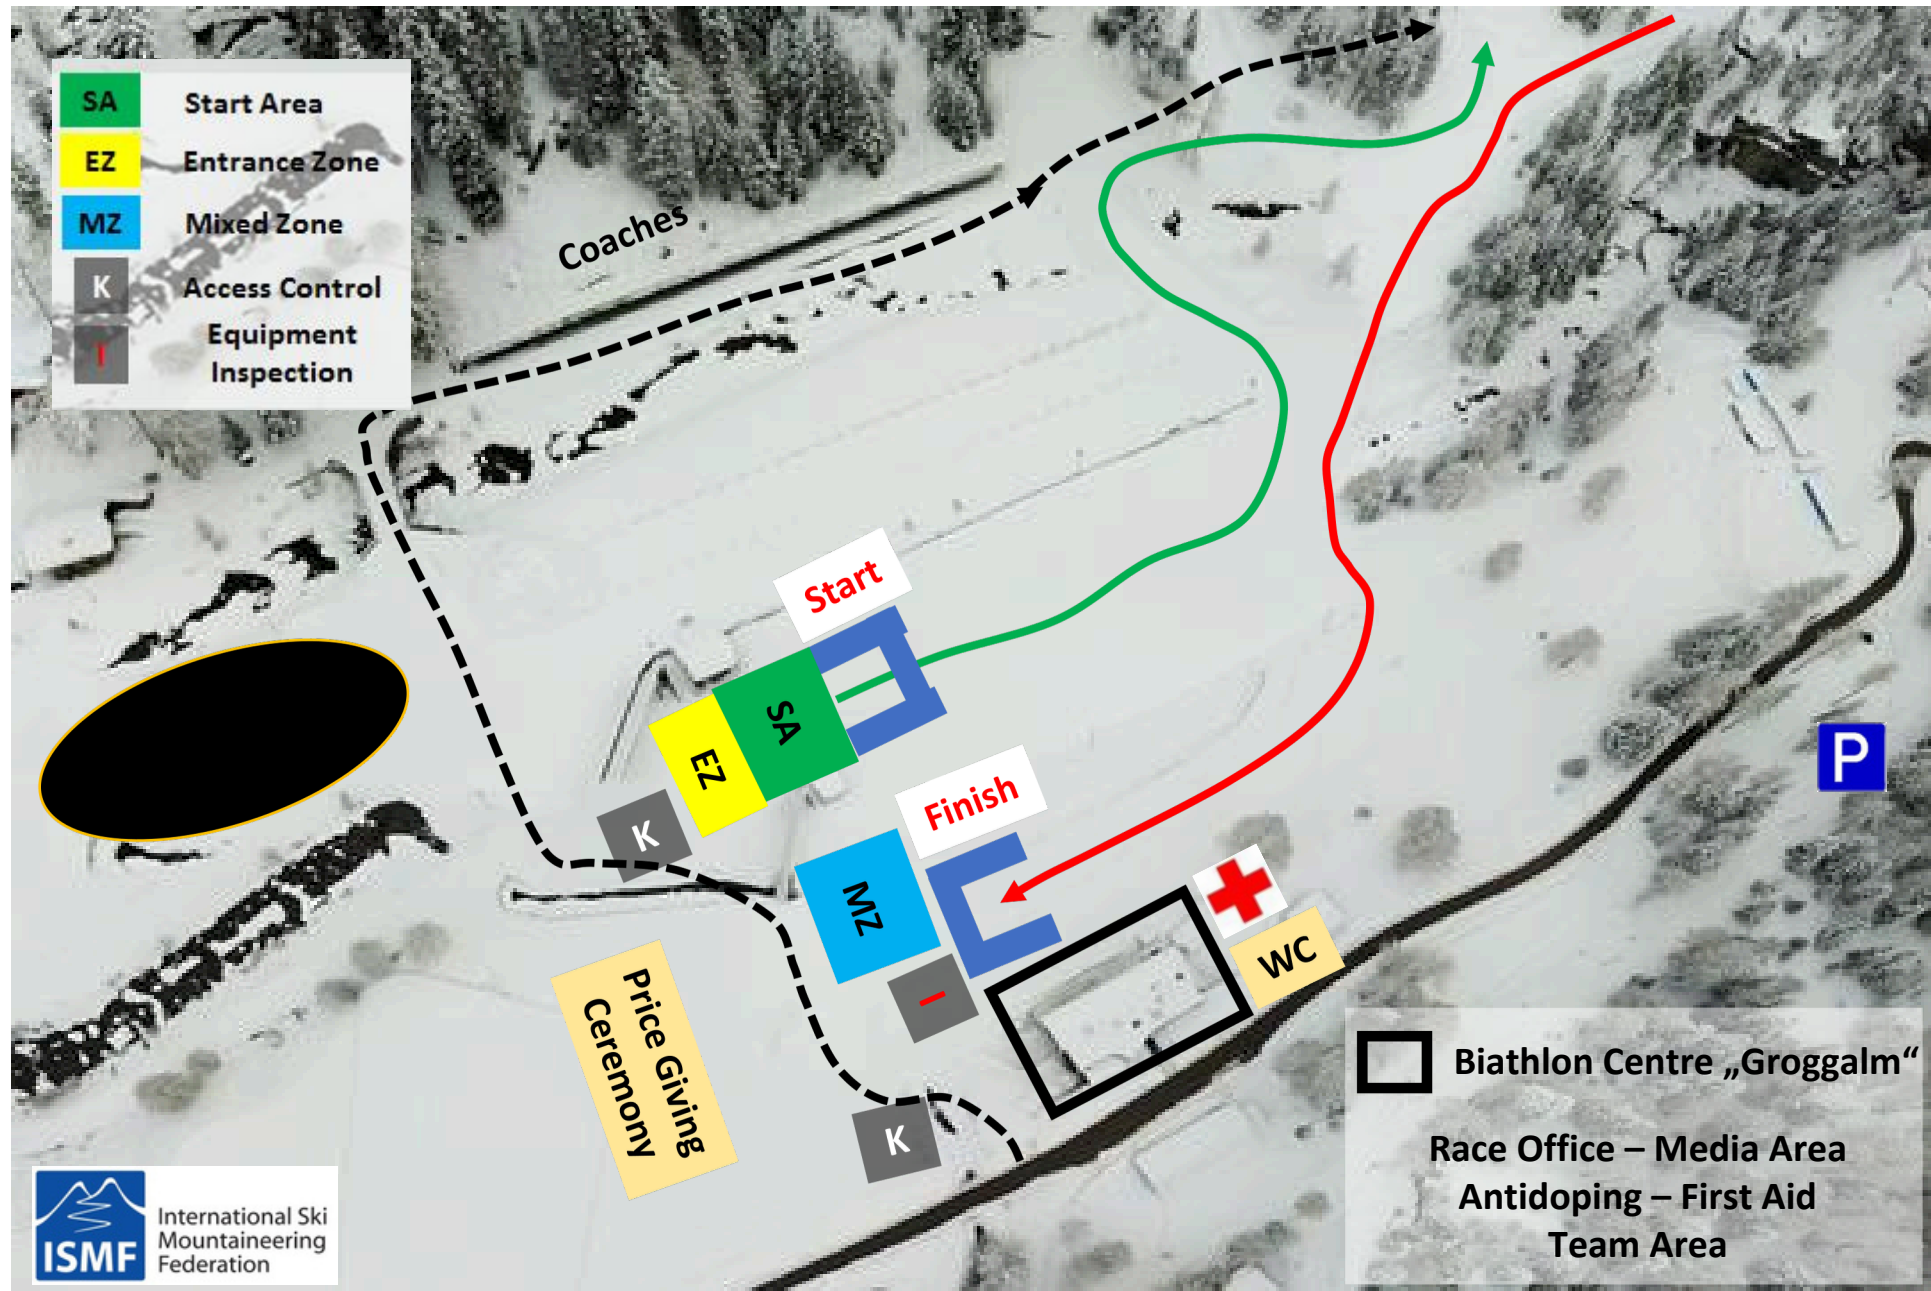

Sprint Race

Map and track.

Sprint Race

Height profil

Start/Finish Area – Sprint Race – 22.03.2026

Coaching
Zone