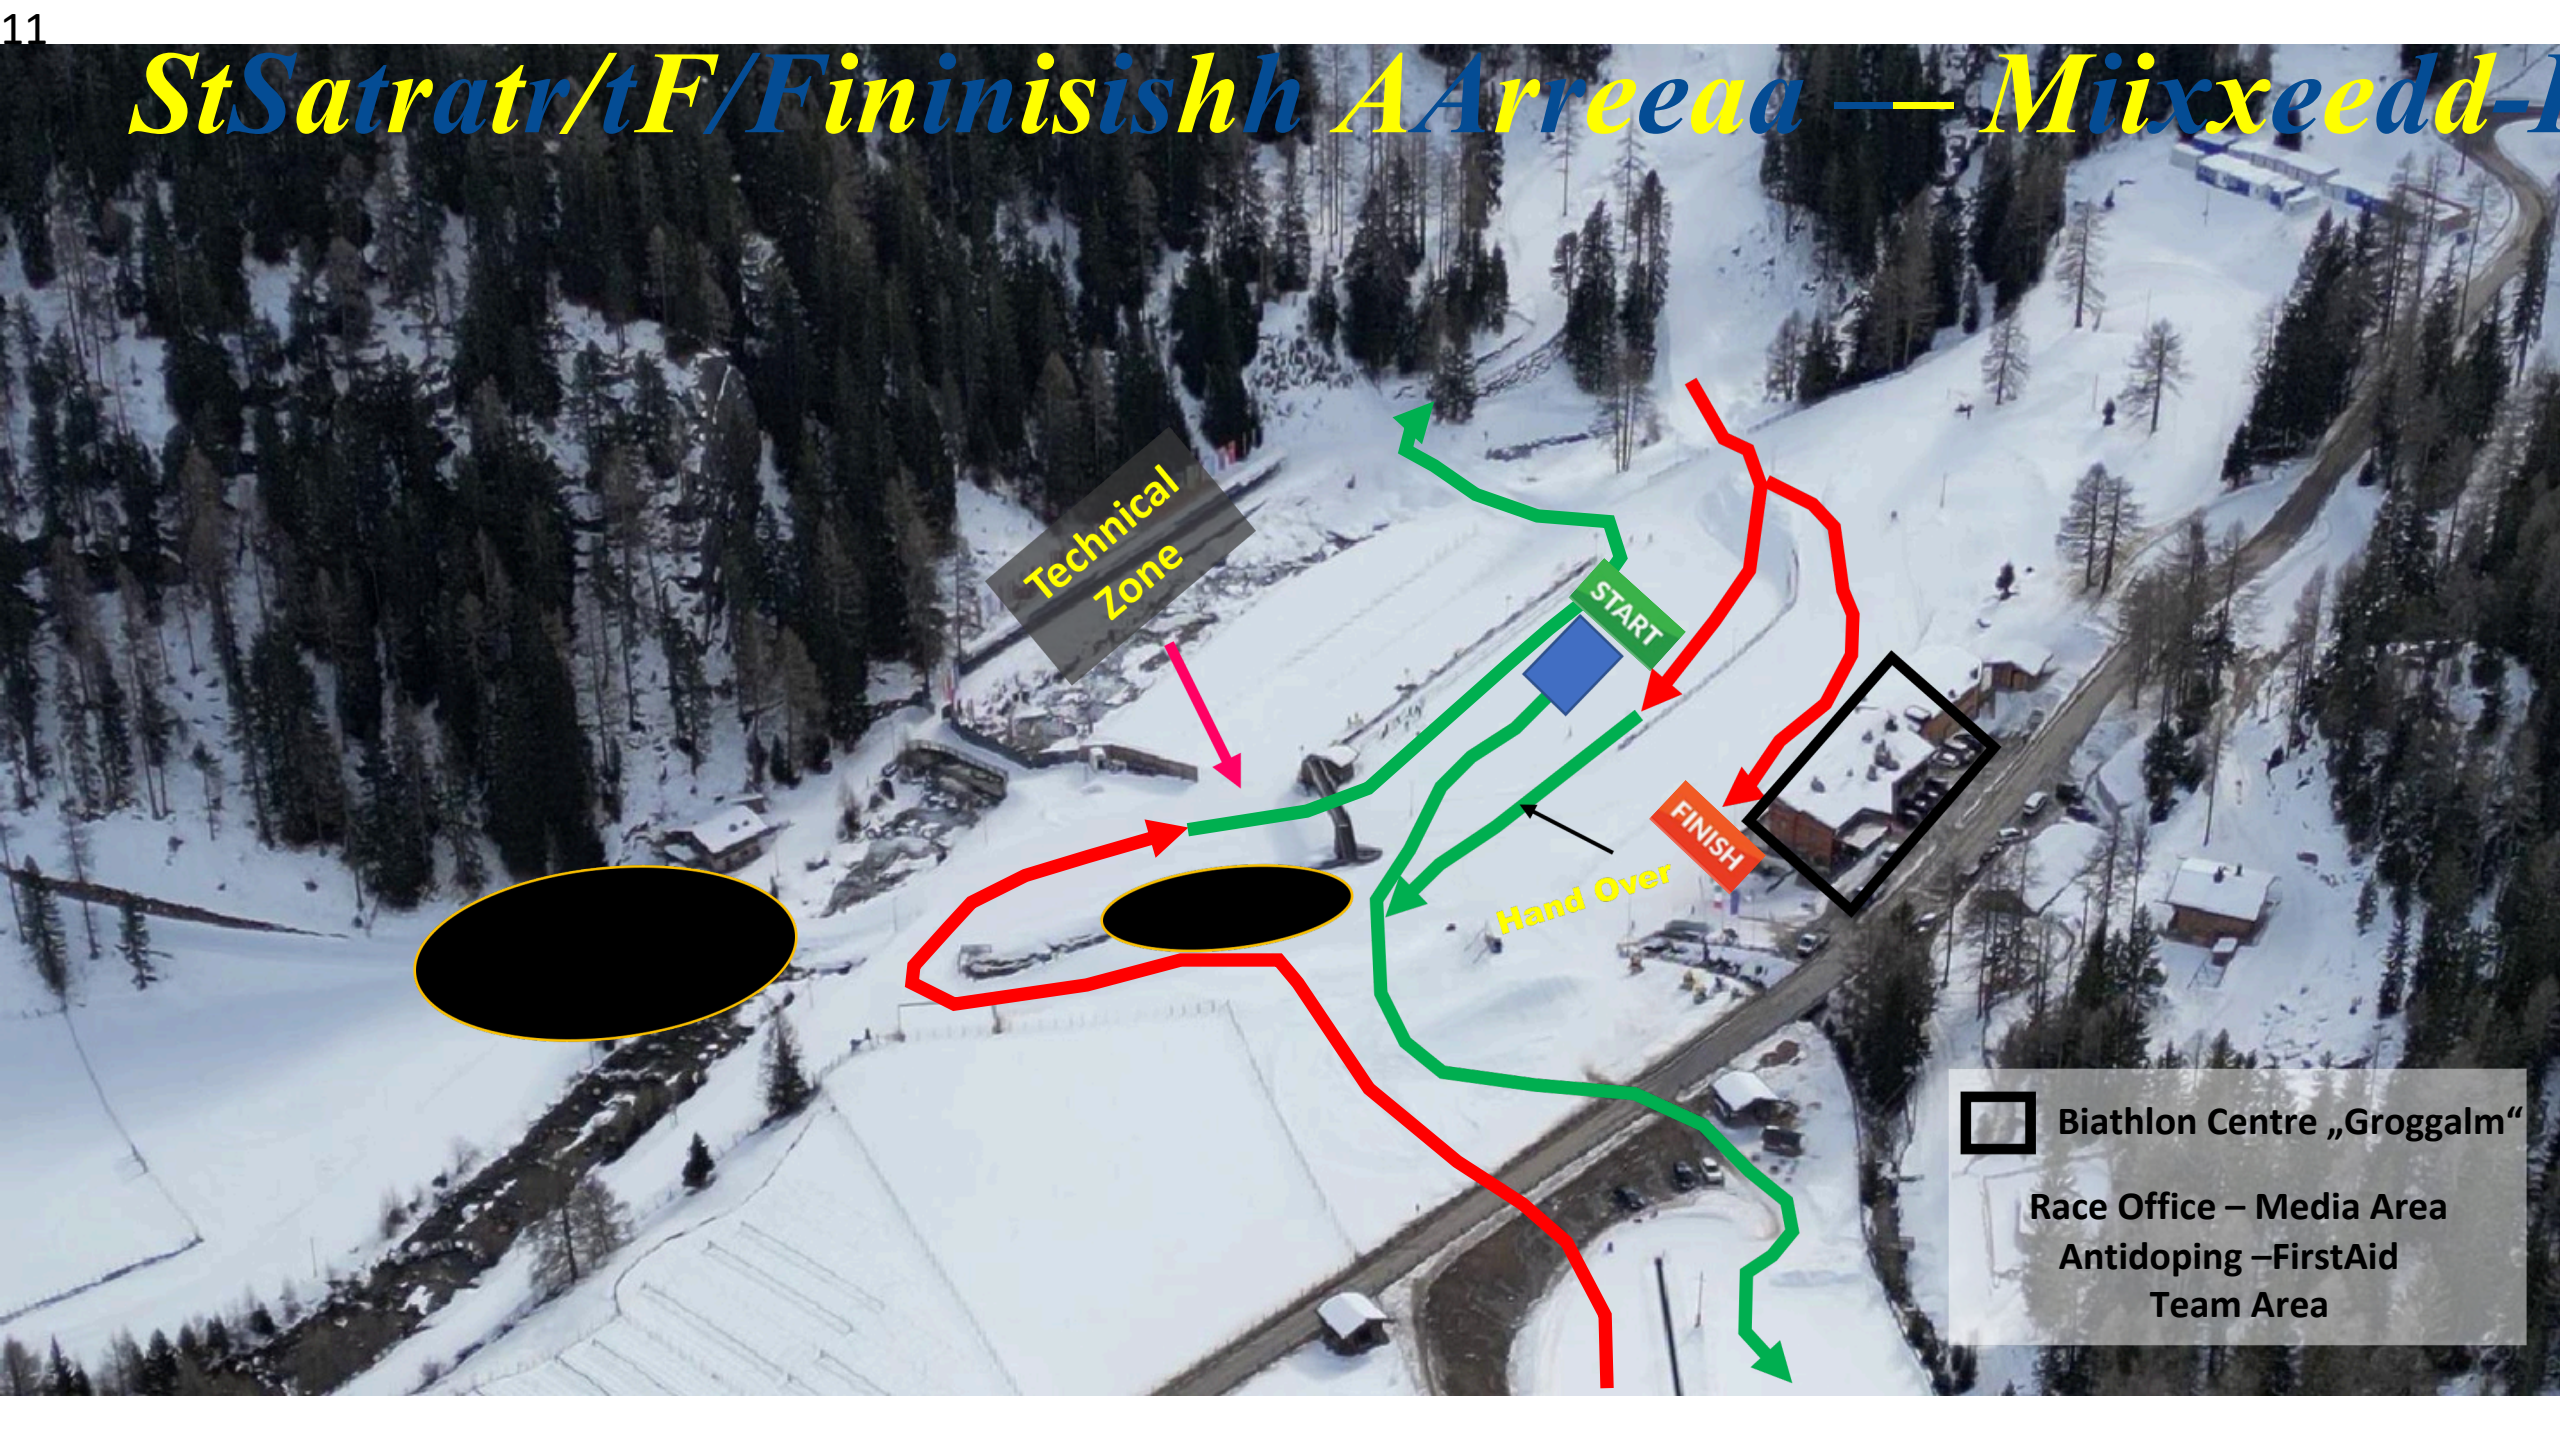

Mixed Relay Race

Map and track.

Mixed Relay Race

Height profile.

StSatratr/tF/Fininishh AArreeaa — Miixxeedd-1

Technical Zone

START

FINISH

Hand Over

Biathlon Centre „Groggalm“
Race Office – Media Area
Antidoping –FirstAid
Team Area

1st Uphill and Downhill

Gates

2 Bumps

Jump