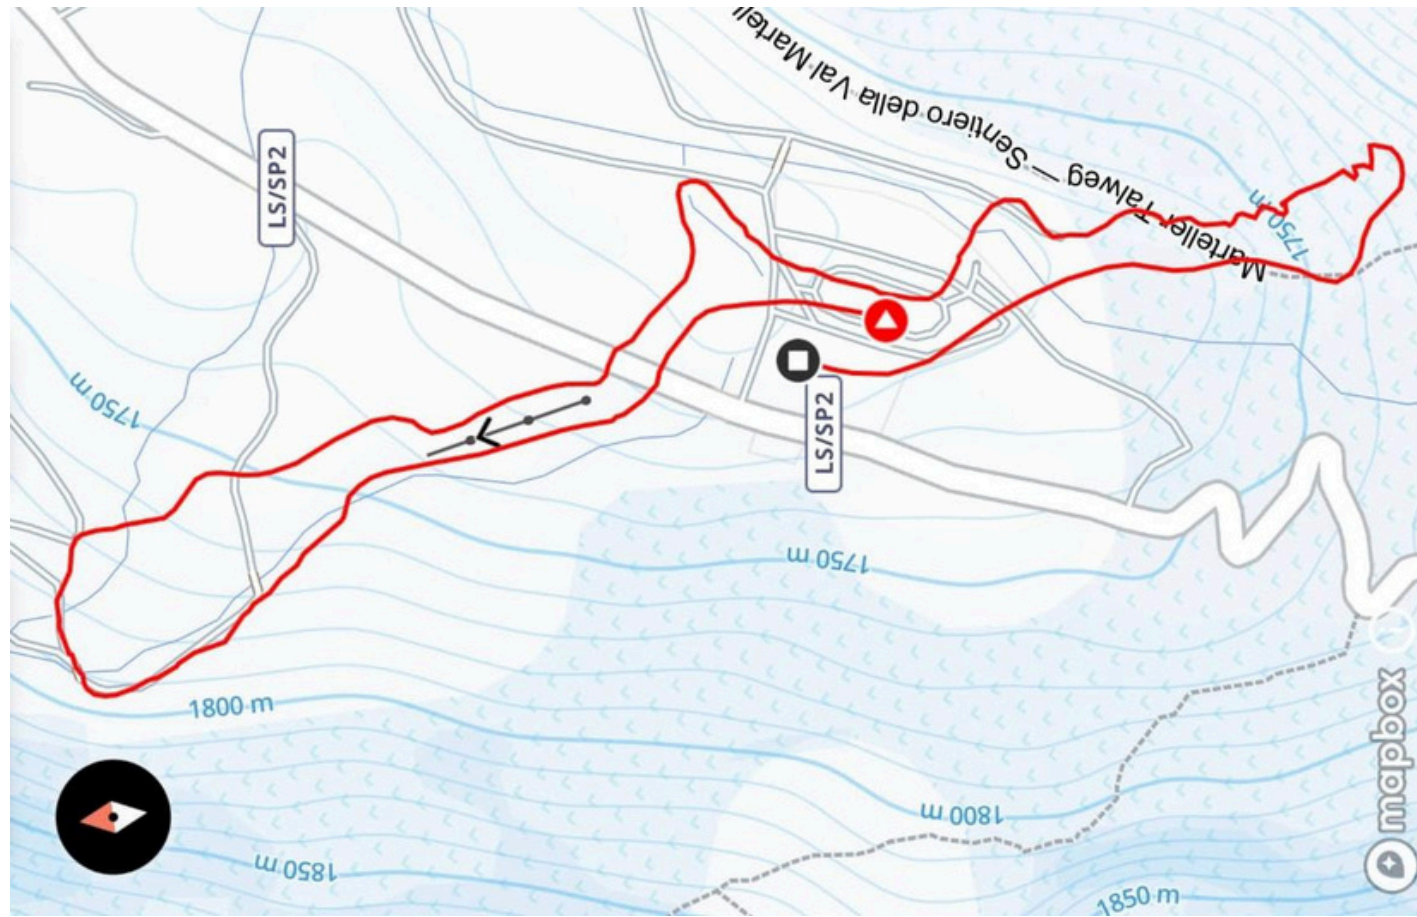

Mixed Relay Race

Map and track.

Mixed Relay Race

Height profile.

StSatratr/tF/Fininishh AArreeaa — Miixxeedd-1

Technical Zone

START

FINISH

Hand Over

Biathlon Centre „Groggalm“
Race Office – Media Area
Antidoping –FirstAid
Team Area

1st Uphill and Downhill

Gates

2 Bumps

Jump